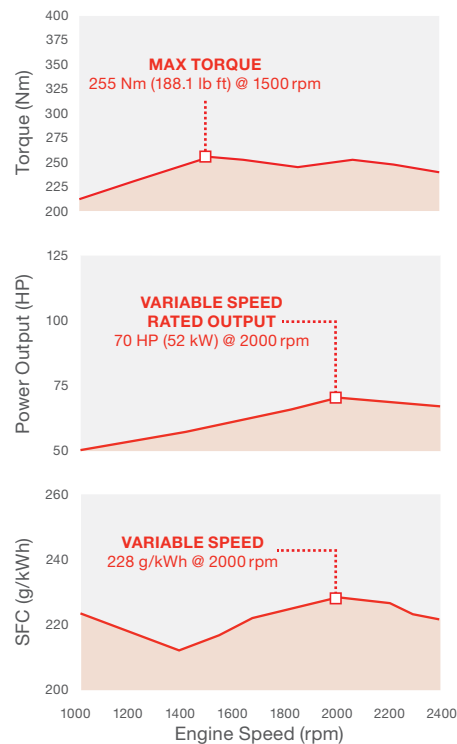

4J SERIES

**DEPENDABLE
POWER**

4JJ1T

Variable Speed
70 HP (52 kW) @ 2000 rpm

4JJ1X

Constant Speed
95 HP (71 kW) @ 1800 rpm
Variable Speed
115 HP (86 kW) @ 2200 rpm

ISUZU
The power behind it all.™

ENGINE SPECIFICATIONS

	4JJ1T	4JJ1X
Displacement	3.0L	3.0L
Cylinders	4	4
Cycle	4	4
Turbo Charger or Charged Air Cooled	Turbo	Turbo and Charge Air Cooled
Electrical System	Electric self-priming fuel lift pump	Electric self-priming fuel lift pump
Max Torque	255 Nm (188.1 lb ft) @ 1500 rpm	375 Nm (276.5 lb ft) @ 1800 rpm
5 Year / 5000 Hour Limited Warranty*	Yes	Yes
Cooled EGR	Yes	Yes
SAE Housing Options	SAE 3 flywheel housing	SAE 3 flywheel housing
Gear Case PTO	Optional	Optional
Glow Plug Starting Aid	Yes	Yes
Aftertreatment	DOC	DOC + SCR

*See your authorized Isuzu representative for warranty details.

ENGINE PERFORMANCE CURVES

4JJ1T

4JJ1X

ISUZU REDTECH™

Reliable | Eco-friendly | Durable | Technologically Advanced

ENGINE DIMENSIONS

	4JJ1T	4JJ1X
A - Length	35.9" (911 mm)	35.9" (911 mm)
B - Width	29.7" (754 mm)	29.7" (754 mm)
C - Height	33.3" (847 mm)	33.3" (847 mm)
Dry Weight	322 kg (709.9 lbs)	322 kg (709.9 lbs)

APPLICATIONS

CERTIFICATIONS

US | EPA - TIER 4

EU | Stage V¹

STANDARD FEATURES

- Emission Control Device, maintenance free
- Flywheel housings: SAE #3
- DOC or DOC & SCR
- Other emission-reducing features, including Cooled EGR and Wastegate Turbocharger
- High pressure Common Rail and Direct Injection
- Electric self-priming fuel lift pump
- Glow plug starting aid
- 5-year / 5,000-hour warranty²
- 500-hour oil drain & service interval