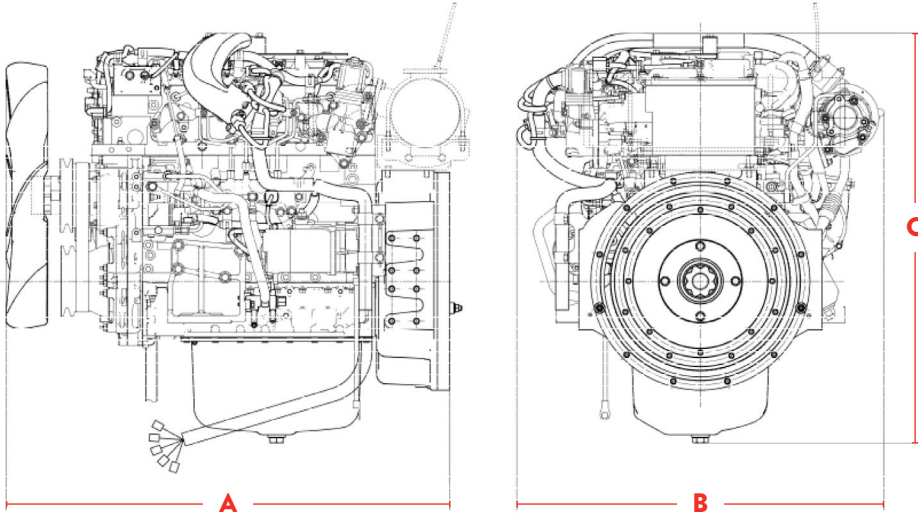

*See your authorized Isuzu representative for warranty details.

ENGINE PERFORMANCE CURVES

4JJ1T

4JJ1X

ISUZU REDTECH™

Reliable | Eco-friendly | Durable | Technologically Advanced

ENGINE DIMENSIONS

	4JJ1T	4JJ1X
A - Length	35.9" (911 mm)	35.9" (911 mm)
B - Width	29.7" (754 mm)	29.7" (754 mm)
C - Height	33.3" (847 mm)	33.3" (847 mm)
Dry Weight	322 kg (709.9 lbs)	322 kg (709.9 lbs)