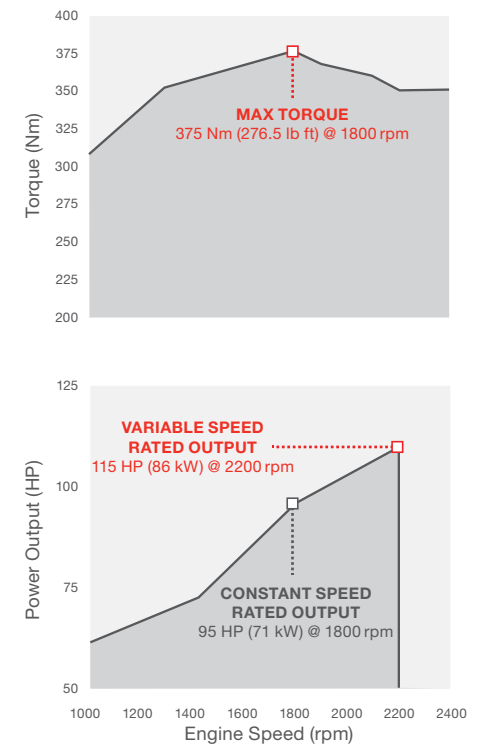

4J SERIES

**DEPENDABLE
POWER**

4JJ1T

Variable Speed
70 HP (52 kW) @ 2000 rpm

4JJ1X

Constant Speed
95 HP (71 kW) @ 1800 rpm
Variable Speed
115 HP (86 kW) @ 2200 rpm

ISUZU
The power behind it all.™

ENGINE SPECIFICATIONS

	4JJ1T	4JJ1X
Displacement	3.0L	3.0L
Cylinders	4	4
Cycle	4	4
Turbo Charger or Charged Air Cooled	Turbo	Turbo and Charge Air Cooled
Electrical System	Electric self-priming fuel lift pump	Electric self-priming fuel lift pump
Max Torque	255 Nm (188.1 lb ft) @ 1500 rpm	375 Nm (276.5 lb ft) @ 1800 rpm
5 Year / 5000 Hour Limited Warranty*	Yes	Yes
Cooled EGR	Yes	Yes
SAE Housing Options	SAE 3 flywheel housing	SAE 3 flywheel housing
Gear Case PTO	Optional	Optional
Glow Plug Starting Aid	Yes	Yes
Aftertreatment	DOC	DOC + SCR

*See your authorized Isuzu representative for warranty details.

ENGINE PERFORMANCE CURVES

4JJ1T

4JJ1X

ISUZU REDTECH™

Reliable | Eco-friendly | Durable | Technologically Advanced

ENGINE DIMENSIONS

	4JJ1T	4JJ1X
A - Length	35.9" (911 mm)	35.9" (911 mm)
B - Width	29.7" (754 mm)	29.7" (754 mm)
C - Height	33.3" (847 mm)	33.3" (847 mm)
Dry Weight	322 kg (709.9 lbs)	322 kg (709.9 lbs)

APPLICATIONS

CERTIFICATIONS

US | EPA - TIER 4

EU | Stage V¹

STANDARD FEATURES

- Emission Control Device, maintenance free
- Flywheel housings: SAE #3
- DOC or DOC & SCR
- Other emission-reducing features, including Cooled EGR and Wastegate Turbocharger
- High pressure Common Rail and Direct Injection
- Electric self-priming fuel lift pump
- Glow plug starting aid
- 5-year / 5,000-hour warranty²
- 500-hour oil drain & service interval