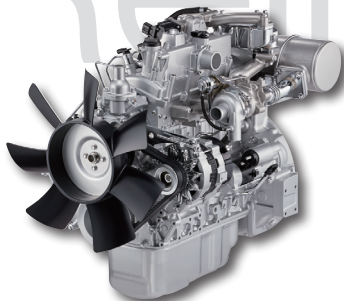

Isuzu **Reliable** 4L Engines...

inside every REDTech™ 4L Power Unit.

Reliable

The Isuzu 4L 2.2L (30-49 kW) engine has always been reliable, eco-friendly, durable, and technologically advanced. The same qualities that make the best Power Units. Contact your local Isuzu Distributor and experience **reliable** power today.